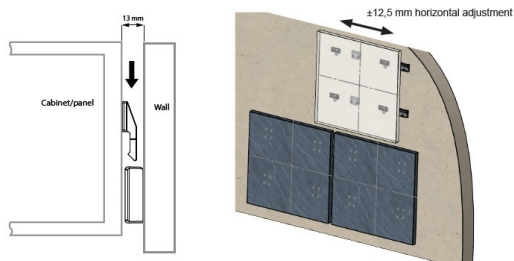

PRODUCT SHEET

Description:

Cabinet Hanger "Cliff", Female Part, Black PC, F/Chipboard Screws, Load Capacity 250 kg. by use of 4 Sets, (NOT FOR, SALE IN GERMANY)

Item number:

11.05.651-0

Units	Box	Carton	HS Code	Barcode
Pcs.	500	1000	3926909790	 5704866492805

SISO A/S

Mileparken 11
DK-2740 Skovlunde
Denmark
VAT: DK 24786013

Phone +45 45 830 900

www.siso.dk
siso@siso.dk

Danske Bank
Nytorv Branch
Copenhagen
SWIFT: DABADKKK

Account no.
4180 3112 112936
IBAN Account
DK7230003112112936