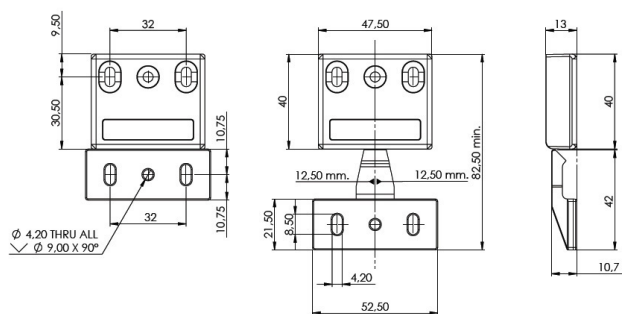

## Description:

Cabinet Hanger "Cliff", Female Part, Black PC, F/Chipboard Screws, Load Capacity 250 kg. by use of 4 Sets, (NOT FOR, SALE IN GERMANY)

## Item number:

11.05.651-0

Units	Box	Carton	HS Code	Barcode
Pcs.	500	1000	3926909790	 5704866492805